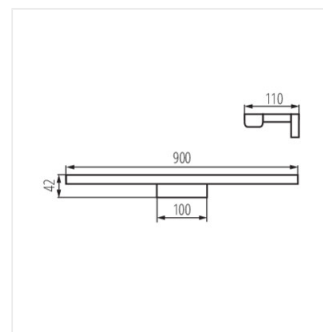

ASTEN IP44 15W-NW-B

ASTEN LED

Nástěnné svítidlo LED IP44

ASTEN LED IP44 8W

ASTEN LED IP44 12W

ASTEN LED IP44 15W

ASTEN IP44 15W-NW-B