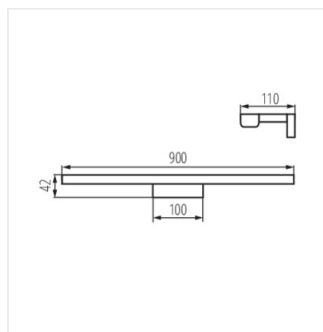

ASTEN IP44 15W-NW-B

ASTEN LED

Nástěnné svítidlo LED IP44

ASTEN LED IP44 8W

ASTEN LED IP44 12W

ASTEN LED IP44 15W

ASTEN IP44 15W-NW-B