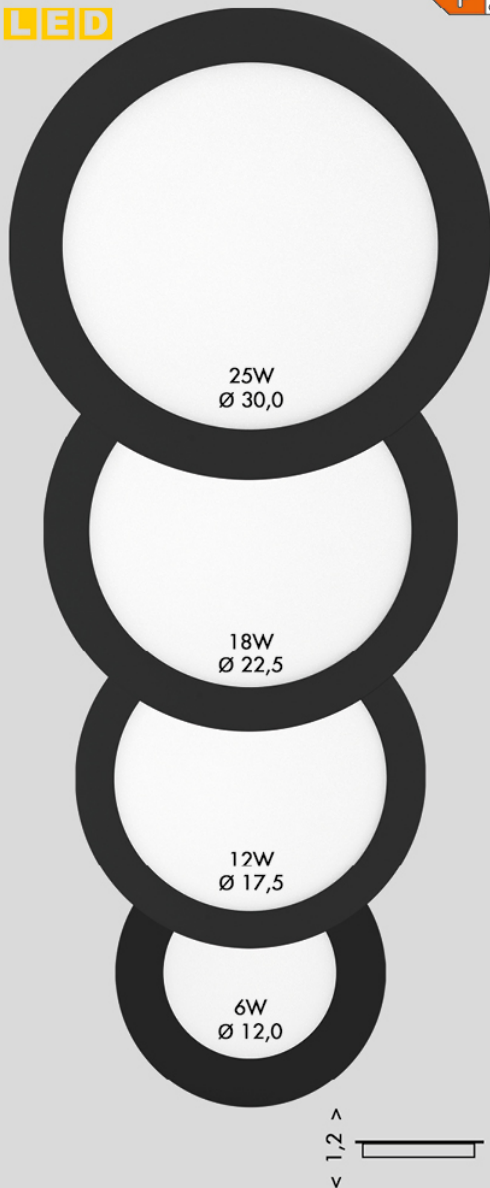

## LED / ŽIARIVKOVÉ SVIETIDLÁ

NOVINKA  
LED

LADA  
F A G

6W 490lm

Ø 10,5

LED-WSL-CCT/6W/CR

12W 960lm

Ø 15,5

LED-WSL-CCT/12W/CR

18W 1550lm

Ø 20,5

LED-WSL-CCT/18W/CR

25W 2260lm

Ø 28,0

LED-WSL-CCT/25W/CR

LED-WSL-CCT/6W/CR

5908491531855

LED-WSL-CCT/12W/CR

5908491531879

LED-WSL-CCT/18W/CR

5908491531893

LED-WSL-CCT/25W/CR

5908491531916

TL390X-LED-EM