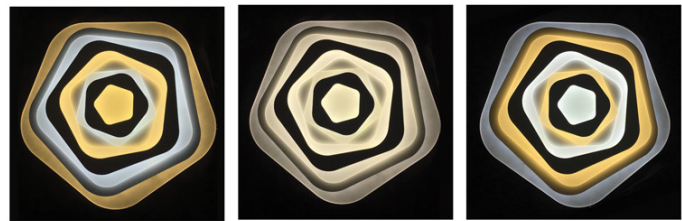

NOVINKA

LED

ORION

A+

60W 3960lm

WALP08-60W/LED