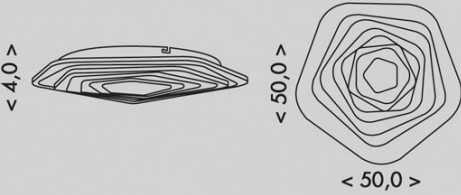

NOVINKA

LED

DRAGO

A+

80W 5480lm

WALP05-80W/LED

WALP05-80W/LED

NOVINKA