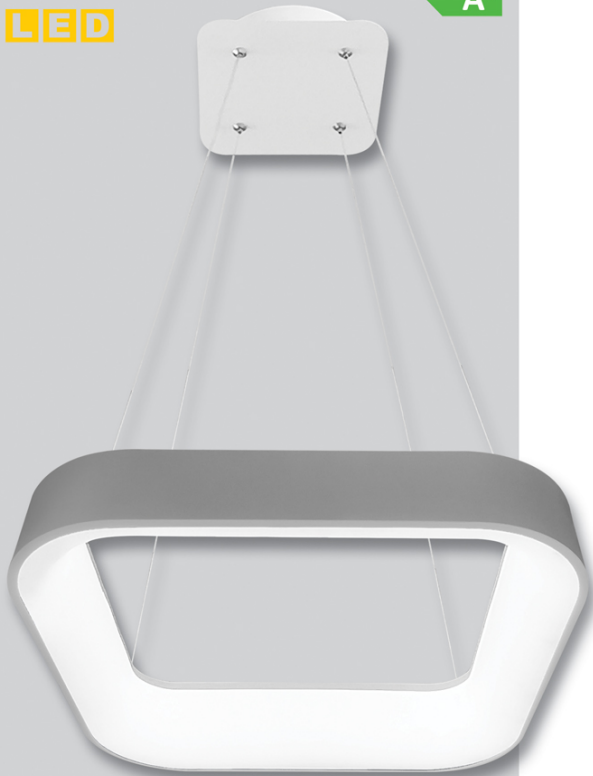

NOVINKA
LED

NEST
A+

40W 2600lm

WMKL01S-40W/LED-BI

40W 2600lm

WMKL01S-40W/LED-SED

WMKL01S-40W/LED-BI

8590849530117

WMKL01S-40W/LED-SED

8590849530094

NOVINKA
LED

NEST
A+

40W 2600lm

WMKL02S-40W/LED-BI

40W 2600lm

WMKL02S-40W/LED-SED