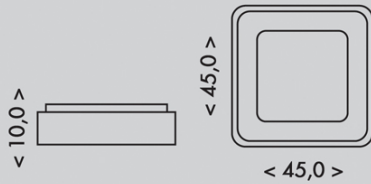

NOVINKA
LED

NEST
A+

40W 2600lm

WMKL01S-40W/LED-BI

40W 2600lm

WMKL01S-40W/LED-SED

WMKL01S-40W/LED-BI

8590849530117