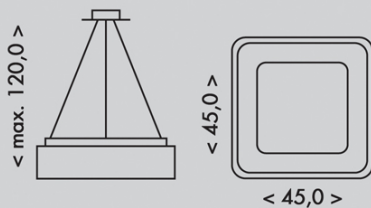

WMKL01S-40W/LED-SED

8590849530094

NOVINKA
LED

NEST
A+

40W 2600lm

WMKL02S-40W/LED-BI

40W 2600lm

WMKL02S-40W/LED-SED