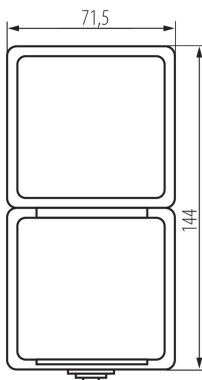

## 25361 TEKNO 05-3121-143 sz

Single-pole switch and type E power socket, vertical, with contact protection

5905339253613

### PRODUCT PARAMETERS:

**Colour:** grey  
**Place of assembly:** wall mounted  
**Contact protection:** yes  
**Highlighting:** Not applicable  
**Number of sockets:** 1  
**Rated voltage [V]:** 250 AC  
**Rated current [A]:** 16  
**Class of protection against electric shock:** I  
**Material of contacts:** CuZn70  
**Earthing type:** Type E  
**Terminal type:** Screw terminal  
**Plastic:** ABS  
**Number of levers:** 1  
**Rated current [AX]:** 10  
**IP class:** 54

### LOGISTIC DATA:

**Packaging method:** 5  
**Number of units in the secondary packaging:** 5  
**Number of units in the packaging:** 40  
**Net unit weight [g]:** 174  
**Grammage [g]:** 202  
**Length of a unit pack [cm]:** 9  
**Width of a unit pack [cm]:** 5.5  
**Height of a unit pack [cm]:** 24  
**Weight of a cardboard box [kg]:** 8.08  
**Width of a cardboard box [cm]:** 31  
**Height of a cardboard box [cm]:** 35  
**Length of a cardboard box [cm]:** 35  
**Volume of a cardboard box [m<sup>3</sup>]:** 0.037975