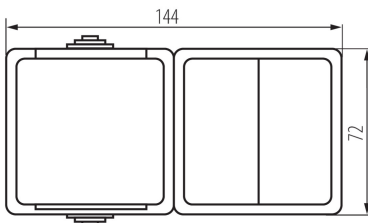

## 25359 TEKNO 05-3520-143 sz

Light switch and type E power socket with contact protection

5905339253590

### PRODUCT PARAMETERS:

**Colour:** grey  
**Place of assembly:** wall mounted  
**Contact protection:** yes  
**Highlighting:** Not applicable  
**Number of sockets:** 1  
**Rated voltage [V]:** 250 AC  
**Rated current [A]:** 16  
**Class of protection against electric shock:** I  
**Material of contacts:** CuZn70  
**Earthing type:** Type E  
**Terminal type:** Screw terminal  
**Plastic:** ABS  
**Number of levers:** 2  
**Rated current [AX]:** 10  
**IP class:** 54

### LOGISTIC DATA:

**Packaging method:** 5  
**Number of units in the secondary packaging:** 5  
**Number of units in the packaging:** 40  
**Net unit weight [g]:** 174  
**Grammage [g]:** 202  
**Length of a unit pack [cm]:** 9  
**Width of a unit pack [cm]:** 5.5  
**Height of a unit pack [cm]:** 24  
**Weight of a cardboard box [kg]:** 8.08  
**Width of a cardboard box [cm]:** 31  
**Height of a cardboard box [cm]:** 35  
**Length of a cardboard box [cm]:** 35  
**Volume of a cardboard box [m<sup>3</sup>]:** 0.037975