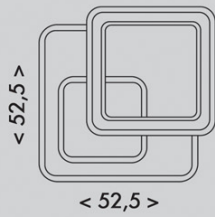

NOVINKA
LED

REST
A+

WALP15-80W/LED

80W 5600lm

WALP15-80W/LED

NOVINKA
LED

ECHO
A+

WALP17-90W/LED

90W 6100lm

WALP17-90W/LED