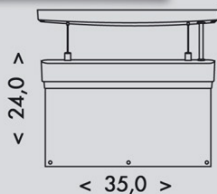

NOVINKA

ALPHA

A+

2W

TL939LM-LED/D

2W

TL939LM-LED/LP

TL939LM-LED/D