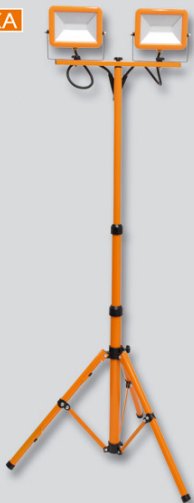

NOVINKA

WORK
A+
technology
LED

20W 1400lm

RMLED-20W/ORA

50W 3500lm

RMLED-50W/ORA

30W 2100lm

RMLED-30W/ORA

RMLED-20W/ORA

RMLED-30W/ORA

RMLED-50W/ORA

NOVINKA

WORK
A+
technology
LED

30W 2100lm

RMLED-30W/STJ/ORA

RMLED-30W/STJ/ORA

NOVINKA

WORK
A+
technology
LED

2x 30W 4200lm

RMLED-2x30W/STJ/ORA

RMLED-2x30W/STJ/ORA