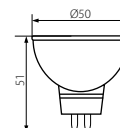

<lm

TOMI LED5W MR16-CW	22705	5300	390	310
TOMI LED5W MR16-WW	22704	3000	370	300

TOMI LED MR16

LED
technology

TOMI LED7 MR16

12V DC AC 50/60Hz	EI A+
7 [W]	8 kWh/1000h
120 [°]	Recycling symbol
25000 [h]	EAC
≥15000	CE