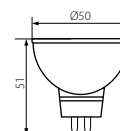

Světelný zdroj LED
Světelný zdroj LED

Gx5,3

TOMI LED MR16

LED SMD

LED
technology

TOMI LED5W MR16