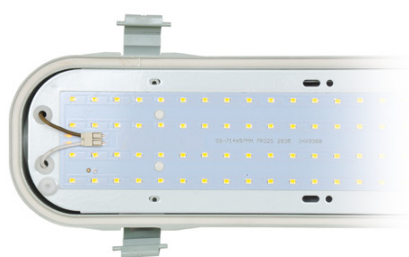

LIBRA SMD

A+

60W **5100lm**

TL3903A-LED60W

TL3903A-LED60W

ANETA

A+

2800lm

WS005-36W/LED

WS005-36W/LED