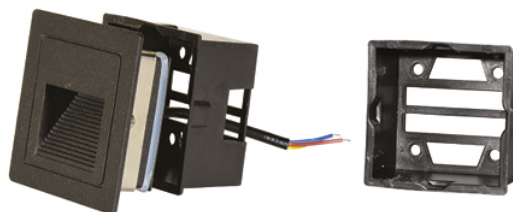

## VONKAJŠIE SVETLÁ

NOVINKA  
LED

STEP  
A+

3W 270lm

Z01WF-CR

3W 270lm

Z01WF-SED

Z01WF-CR

8 590849 529142

Z01WF-SED

8 590849 529166

NOVINKA  
LED

STEP 2  
A+

3W 270lm

Z01WF/PIR-CR

3W 270lm