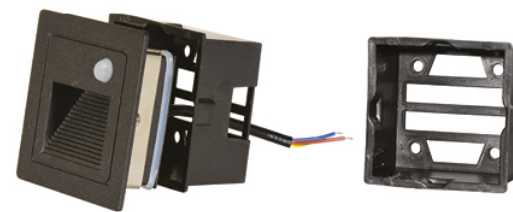

3W 270lm

Z01WF/PIR-CR

3W 270lm

Z01WF/PIR-SED