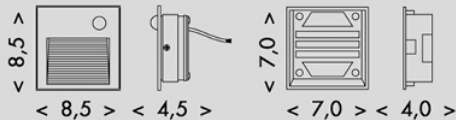

8 590849 529142

Z01WF-SED

8 590849 529166

NOVINKA  
LED

STEP 2  
A+

3W 270lm

Z01WF/PIR-CR

3W 270lm