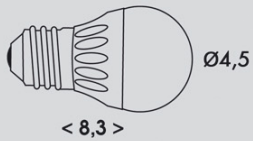

NOVINKA

SMD G45

A+