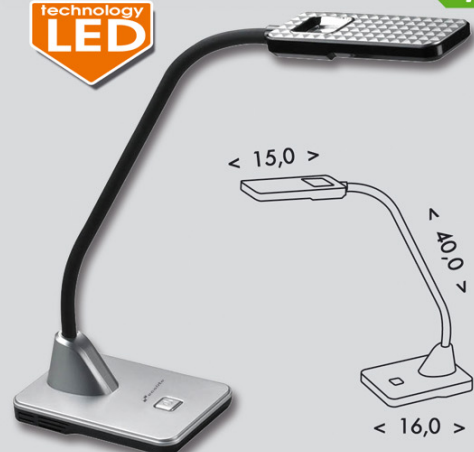

LBL1392-STR

NOVINKA

LUPA

A+

technology
LED

280lm

LBL1856-BI

280lm