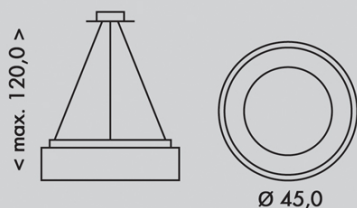

WMKL01R-40W/LED-SED

8590849530070

NOVINKA
LED

NEST
A+

40W 2600lm

WMKL02R-40W/LED-BI

40W 2600lm

WMKL02R-40W/LED-SED